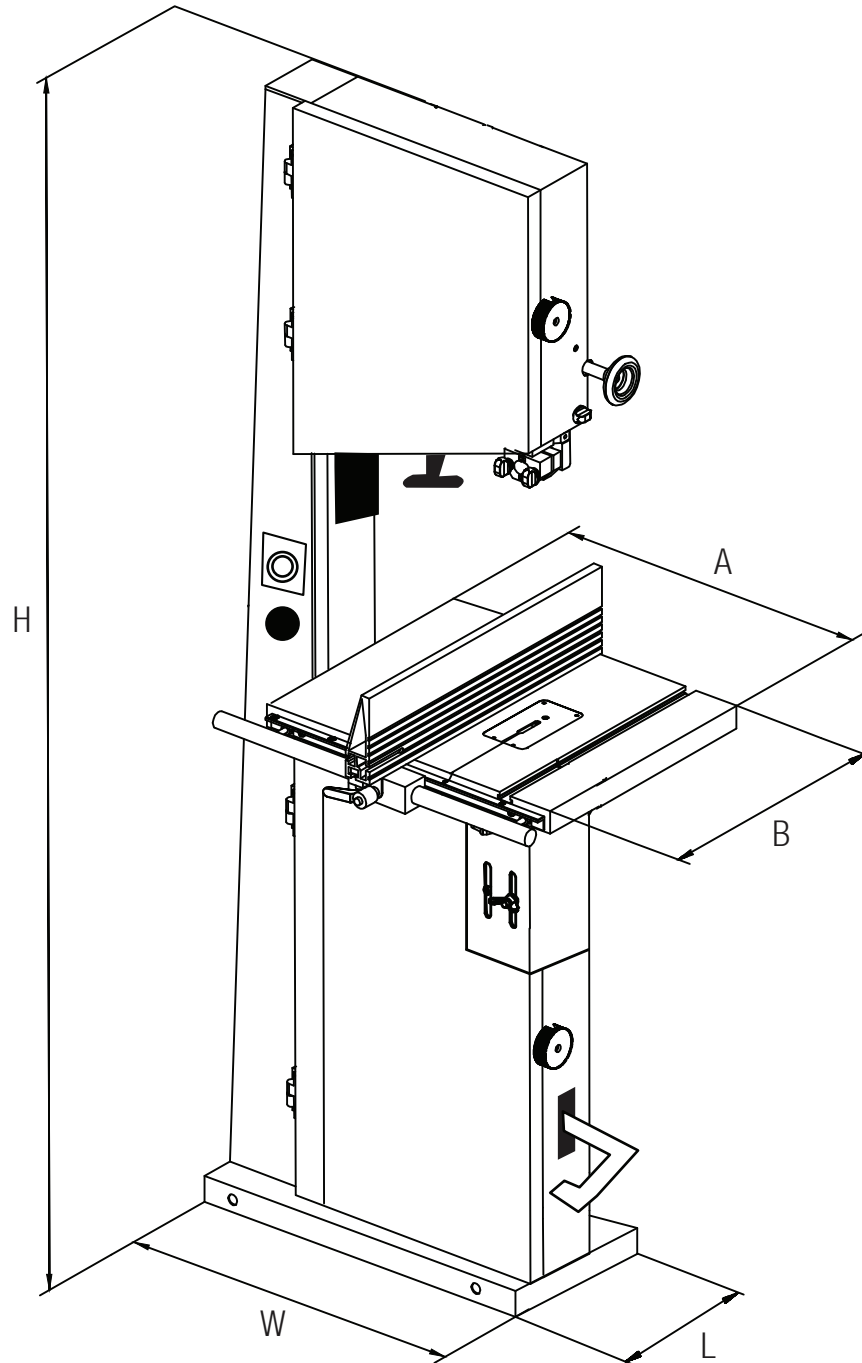

Italian LT16 HD Bandsaw

Model Number: MBAND165600

Specifications:

H	76 ½ inches
A	22 ¾ inches
B	16 ½ inches
W	27 inches
L	15 inches