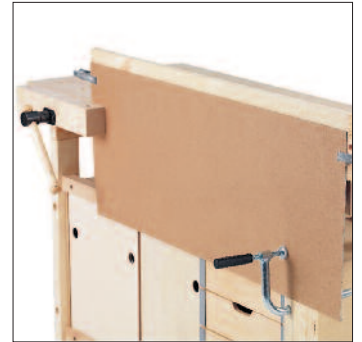

OUR SPECIALTY
**WORK
BENCHES**
FOR ALL!

sjobergs.se

nordic plus 1450

SPECIFICATIONS	inches	mm
NORDIC PLUS 1450	Nr 33448	
Length of worktop	52 ^{3/4}	1340
Total length	57 ^{7/8}	1470
Width of worktop	19 ^{5/8}	500
Total width	24 ^{3/4}	630
Thickness of worktop	1 1/8	28
Vise capacity	4 1/2	115
Working height	33 ^{7/8}	860
Weight	68 lbs	31 kg
Weight with 0042	103 lbs	47 kg

CUPBOARD 0042	Nr 33374	
Width	38 ^{25/32}	985
Height	18 ^{1/8}	460
Weight	35 lbs	16 kg

Package size **NORDIC PLUS 1450**
1550x560x87 mm
Package size **0042**
1010x430x100 mm

NORDIC PLUS 1450+0042

Nr 35011 EAN 7316705011108

SJÖBERGS NORDIC PLUS 1450

Based upon the latest Sjöberg design, the Nordic Plus range gives you the size you need at a price you can afford.

The top is hard Nordic birch and the bench is built for a long life with normal use. The Nordic Plus workbench can be used both right and left handed.